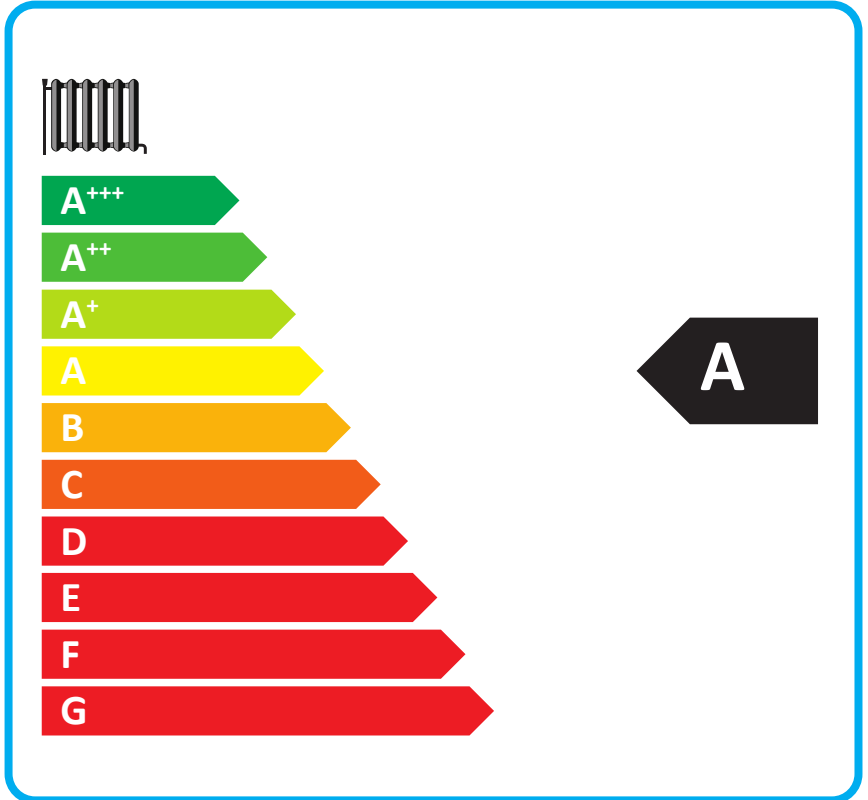

# ENERG

енергия · ενέργεια

**JUNKERS**

7739606692

JUPA CSW16

CSW 30-3 A 23,CW 400,SP400 SHU

Energy label icons showing a boiler, a radiator, a tap with 'XL' label, and two 'A' energy class labels.

Feature icons: a plus sign, a solar panel, a tank, a plus sign, a keypad, a plus sign, a hand pointing to a keypad, and a plus sign, a boiler.